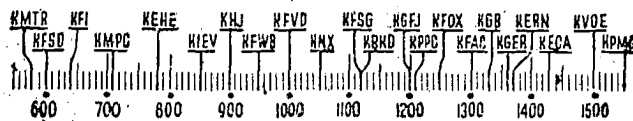

YOUR Radio TODAY

[The information contained in the following schedule is furnished by the stations broadcasting the programs.]

Before 8 a.m.

KFI—Gotta Get Up. 7; News. 7:15; Vagabonds. 7:30; Ellz. Earl. 7:45.
 KMPG—"Get Going." 6:45; Volney James. 7, 1 hr.
 KEHE—Musical Clock. 6.
 KHJ—Rise & Shine. 6; News. 7:45.
 KFWD—Stu Wilson. 6 to 8.
 KFVD—Spanish. 6; Jubilee. 7:15.
 KMX—Sunrise Salute. 6; News. 7:30; Talk. 7:45.
 KRBD—Doug Douglas. 6; News. 6:30; Doug Douglas. 6:45; News. 7:45.
 KFOX—El Despertador. 5; News. 7:30; Music. 7:45.
 KGFI—Sports. 7:15; Music. 7:45.
 KFAC—Religion. 6; Pastor Reynolds. 7; Fred Forrest. 7:30; News. 7:45.
 KGER—Firm. 6:05; Purple Mule. 6:30; Aubrey Lee. 7:15.
 KECA—Ensemble. 7; Financial. 7:30; News. 7:45.
 KVOE—Yawn Patrol. 7.